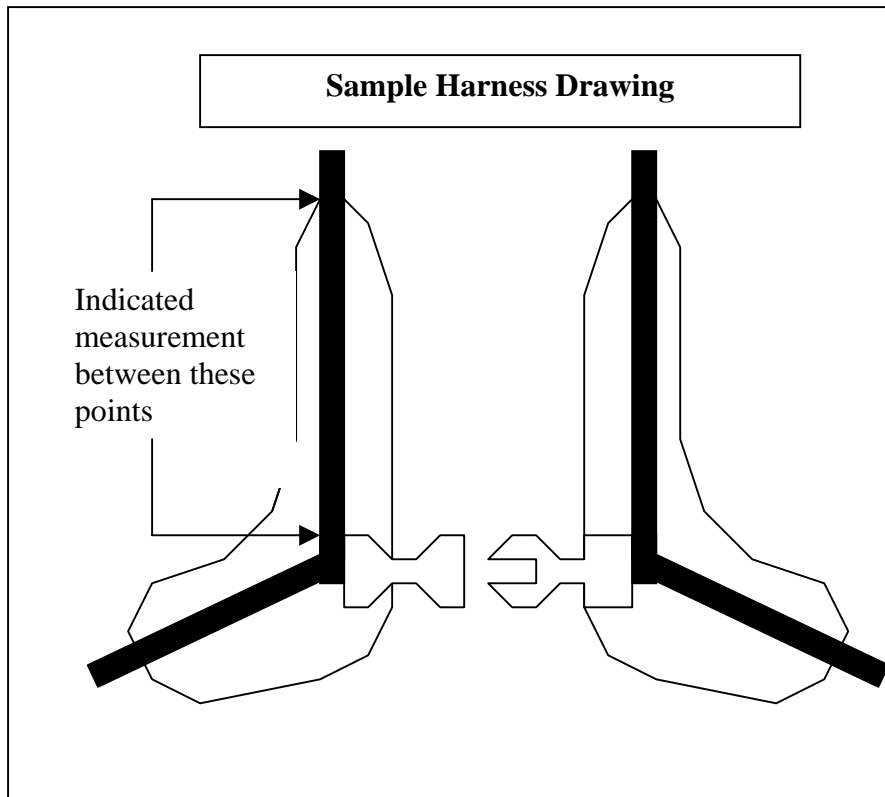

## TASC WORKSHOP

### Harness Size Range

The measurements in the following table refer to the distance between the top of the midriff buckle to the top of the padded section of the harness, as shown above.

Harness Code	Description	Measurement
RF-B-XSM	Boomerang Harness Extra Small	115mm
RF-B-SM	Boomerang Harness Small	175mm
RF-B-M1	Boomerang Harness Medium 1	225mm
RF-B-M2	Boomerang Harness Medium 2	260mm
RF-B-L	Boomerang Harness Large	305mm
RF-B-XL	Boomerang Harness Extra Large	390mm
RF-H-A	H Harness	440mm